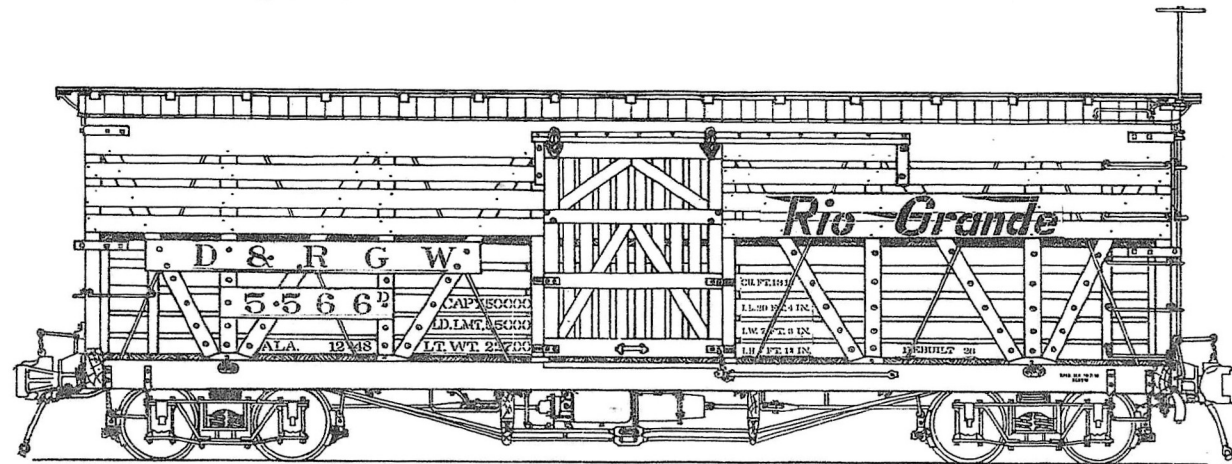

TRIANGLE SCALE MODELS
P.O. Box 8483
Long Beach, California 90808

Sn3 3/16"=1'0"

D&RGW 550 SERIES STOCK CAR

SIDE VIEW

"A" END VIEW

UNDERFRAME VIEW 1A

"B" END VIEW

ISOMETRIC VIEW