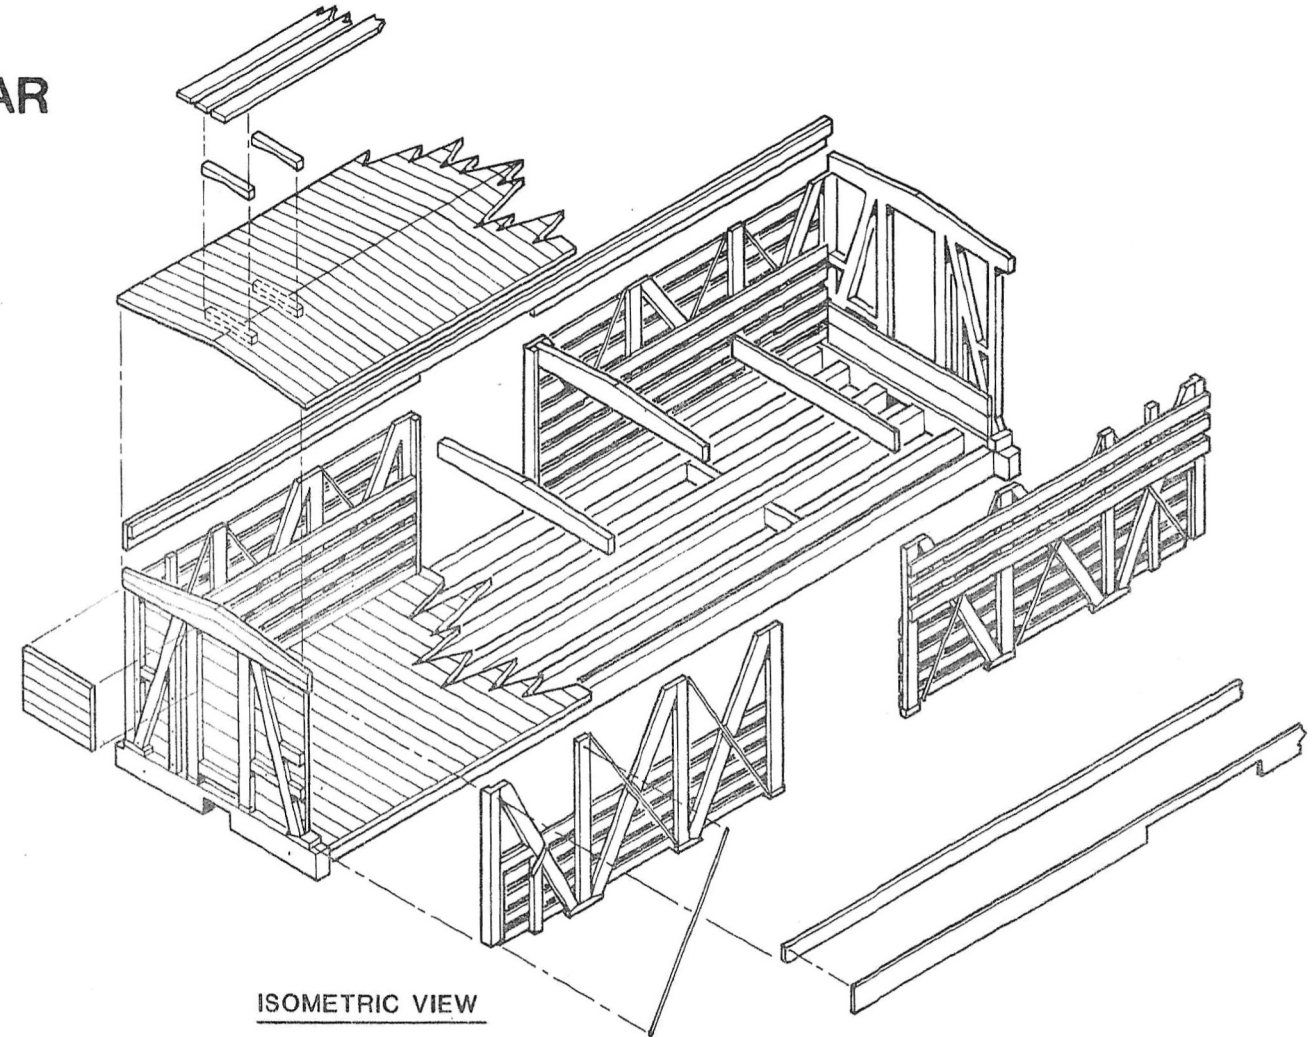

TRIANGLE SCALE MODELS
P.O. Box 8483
Long Beach, California 90808

Sn3 3/16"=1'0"

D&RGW 550 SERIES STOCK CAR

SIDE VIEW

"A" END VIEW

UNDERFRAME VIEW 1A

"B" END VIEW

ISOMETRIC VIEW